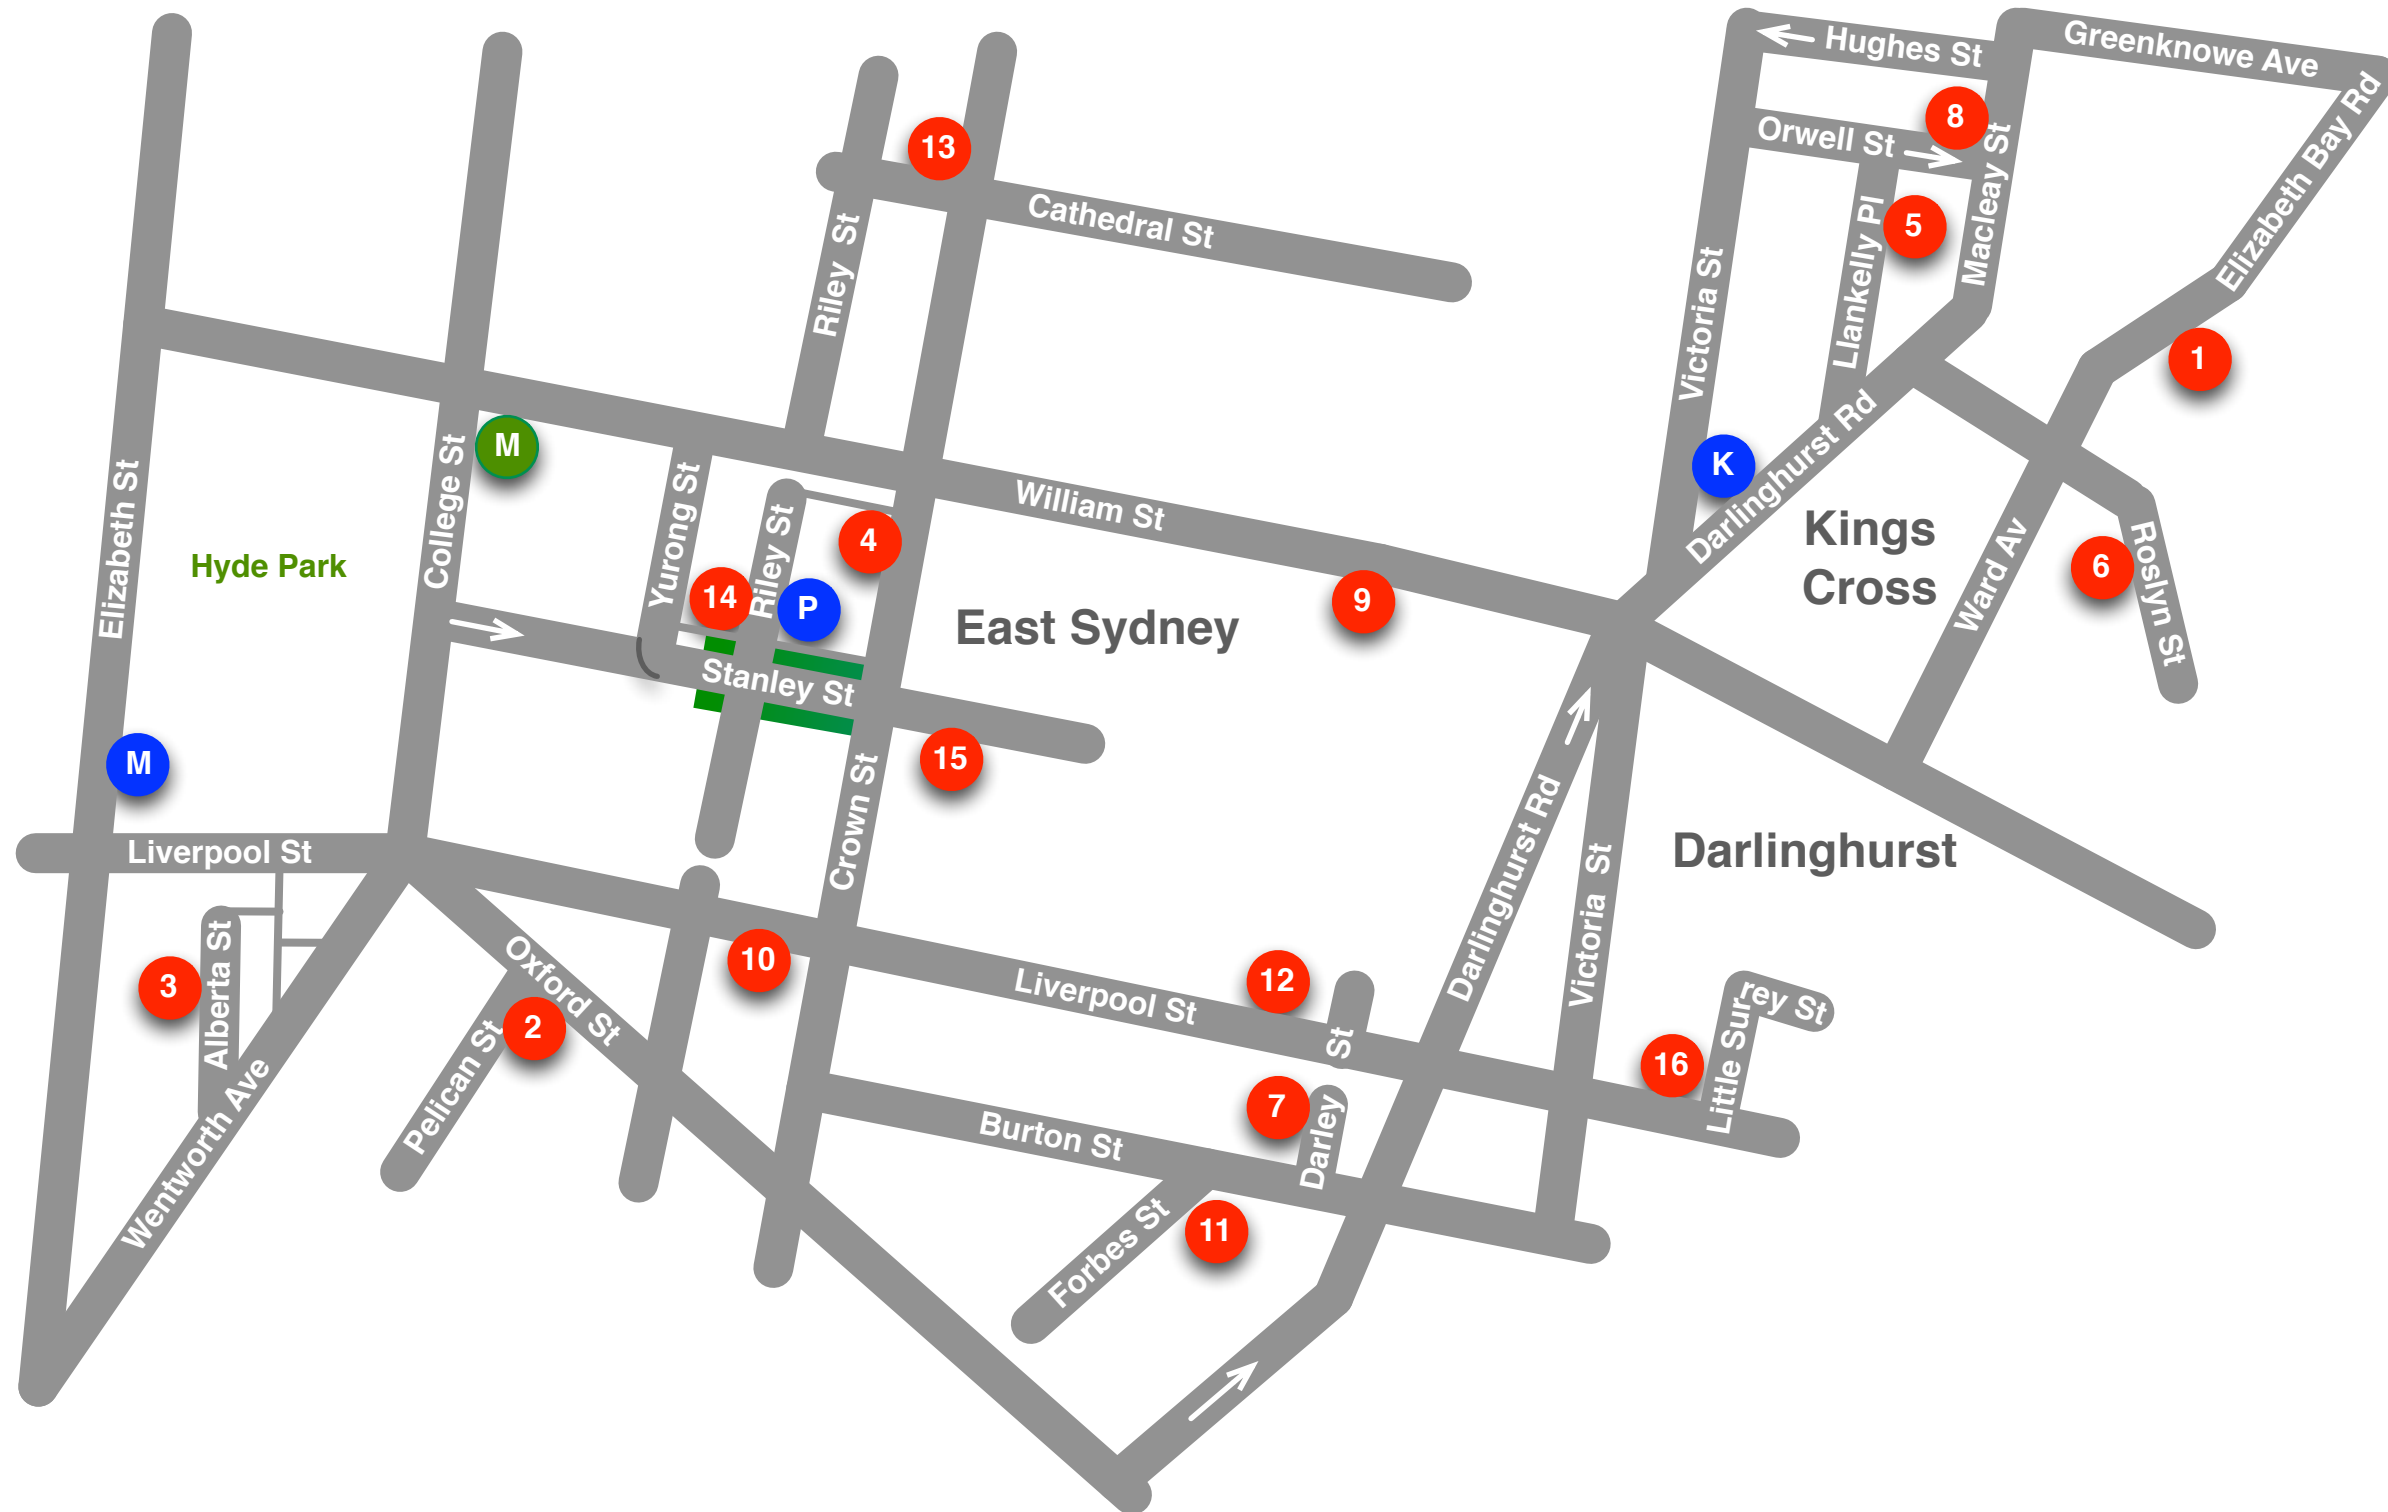

# Sydney East Art Walk

Sat, 15 Sep 2012 12 - 4 pm

1. **Alaska Projects**, L2 Kings X Car Park  
9A Elizabeth Bay Road, Elizabeth Bay
2. **New Albion Gallery**  
55 Oxford Street, Surry Hills
3. **Breenspace**  
Level 3, 17-19 Alberta Street, Sydney
4. **Conny Dietzschold Gallery**  
99 Crown Street, East Sydney
5. **The Cross Art Projects**  
8 Llankelly Place, Kings Cross
6. **Drawing Room**  
33 Roslyn Street, Kings Cross
7. **Gallery 9**  
9 Darley Street, Darlinghurst
8. **James Dorahy Project Space**  
Suite4/Lev1, 111 Mcleay St, Potts Point
9. **King Street Gallery on William**  
177 William Street, Darlinghurst
10. **Liverpool Street Gallery**  
243a Liverpool Street, East Sydney
11. **National Art School - NAS Gallery**  
Forbes Street, Darlinghurst
12. **Robin Gibson Gallery**  
278 Liverpool Street, Darlinghurst
13. **Soho Galleries**  
104 Cathedral Street, East Sydney
14. **Watters Gallery**  
109 Riley Street, East Sydney
15. **William Wright / Artists**  
91 Stanley Street, East Sydney
16. **Yuill Crowley**, Suite 1.01 Exchange  
318 Liverpool Street, Darlinghurst

- P** Parking
- M** Museum Railway Station
- K** Kings Cross Railway Station
- M** Australian Museum
- Cafes & Restaurants